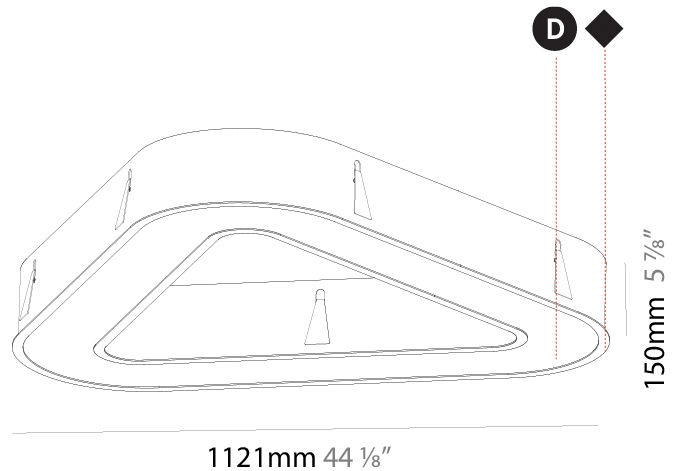

GENERAL

Series: Glorious
Subseries: Glorious Victory
Brand: Prolicht
Division: Architectural
Mounting Type: Recessed
Mounting Location: Ceiling
Subcategory: Ambient

PHYSICAL

Shape: Abstract
Length (mm): 1121
Length (in): 44 1/8
Width (mm): 1121
Width (in): 44 1/8
Height (mm): 150
Height (in): 5 7/8
Min. Recessing Depth (mm): 160
Min. Recessing Depth (in): 6 5/16
Light Distribution: Direct
Weight (kg): 13.609
Weight (lbs): 29.94
Diffuser: PMMA - Opal or Micro-Prism
Fixture Finish: SSR / BKV / CWI / CRY / HAB / LAG / UFT / ITA / RUA / RUR / MIC / FTG / MYG / TWT / LOD / PUS / FRO / FUP / KIA / POP / BLS / SPG / MEY / GOH / GUM / CHC / COM / ABZ / JAG / OBR / MOS / ROR
Fixture Material: Aluminum

ELECTRICAL

Lamp Type: LED (Zhaga Standard)
Input Wattage (W): 45
Total Output Wattage (W): 36 / 28.8 (3500K)
Dimming: Non-Dimming / Phase Dimming (120Vac only) / 0-10V Dimming
Driver Included: Yes
Driver Location: Integrated
Driver Type: Constant Current - 120 / 277Vac
Driver Class: Class 2
Input Voltage (V): 120 - 277
Constant Current (MA): 350 / 900 (3500K)

LED

Color Temperature (°K): 3000 / 3500 / 4000
Max. Delivered Lumen (lm): 4150 / 4302 / 4390
CRI: >80 CRI
Efficiency (%): 65
Lamp Life (hrs): 50000

OPTICAL

RATINGS AND CERTIFICATIONS

Certified By: Certified for North American Standards
IP rating: IP20