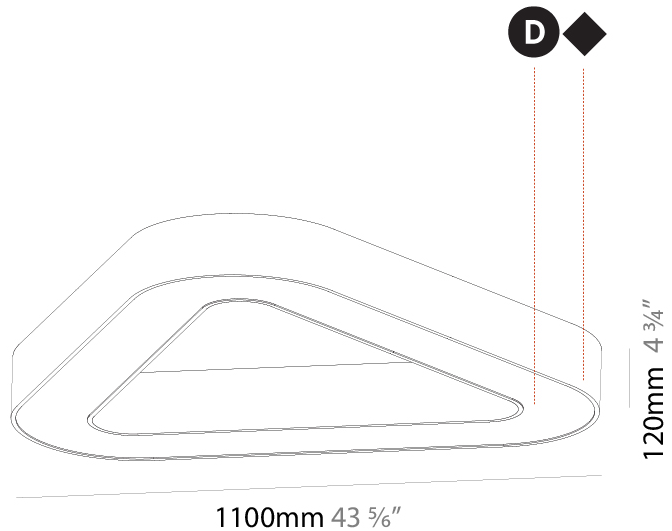

GENERAL

Series: Glorious
Subseries: Glorious Victory
Brand: Prolicht
Division: Architectural
Mounting Type: Surface
Mounting Location: Ceiling
Subcategory: Ambient

PHYSICAL

Shape: Abstract
Length (mm): 1100
Length (in): 43 ⁵/₁₆
Width (mm): 1100
Width (in): 43 ⁵/₁₆
Height (mm): 120
Height (in): 4 ³/₄
Light Distribution: Direct
Weight (kg): 10.20
Weight (lbs): 22.48
Diffuser: PMMA - Opal or Micro-Prism
Fixture Finish: SSR / BKV / CWI / CRY / HAB / LAG / UFT / ITA / RUA / RUR / MIC / FTG / MYG / TWT / LOD / PUS / FRO / FUP / KIA / POP / BLS / SPG / MEY / GOH / GUM / CHC / COM / ABZ / JAG / OBR / MOS / ROR
Fixture Material: Aluminum

ELECTRICAL

Lamp Type: LED (Zhaga Standard)
Input Wattage (W): 45
Total Output Wattage (W): 36 / 28.8 (3500K)
Dimming: Non-Dimming / Phase Dimming (120Vac only) / 0-10V Dimming
Driver Included: Yes
Driver Location: Integrated
Driver Type: Constant Current - 120 / 277Vac
Driver Class: Class 2
Input Voltage (V): 120 - 277
Constant Current (MA): 350 / 900 (3500K)

LED

Color Temperature (°K): 3000 / 3500 / 4000
Max. Delivered Lumen (lm): 4150 / 4302 / 4390
CRI: >80 CRI
Efficiency (%): 65
Lamp Life (hrs): 50000

OPTICAL

RATINGS AND CERTIFICATIONS

Certified By: Certified for North American Standards
IP rating: IP20